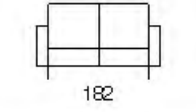

Garbo

Garbo

Blossom

Blossom

cod. 2306
Divano 3 P (2 Cuscini)
3 Seater (2 Cushions)

cod. 2200
Divano 2 P
2 Seater

cod. 2100
Poltrona
Arm Chair

cod. 2307
Divano 3 P 1 Br sx (2 Cuscini)
Left Arm Facing 3 Str (2 Cushions)