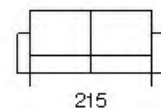

Miro'

Miro'

ISEO

ISEO

cod. 2306
Divano 3 P (2 Cuscini)
3 Seater (2 Cushions)

cod. 2200
Divano 2 P
2 Seater

cod. 2100
Poltrona
Arm Chair

cod. 2319
Divano 3 P Max (2 Cuscini)
3 Seater Max (2 Cushions)