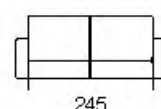

Miro'

Miro'

ISEO

ISEO

cod. 2306
Divano 3 P (2 Cuscini)
3 Seater (2 Cushions)

cod. 2200
Divano 2 P
2 Seater

cod. 2100
Poltrona
Arm Chair

cod. 2319
Divano 3 P Max (2 Cuscini)
3 Seater Max (2 Cushions)