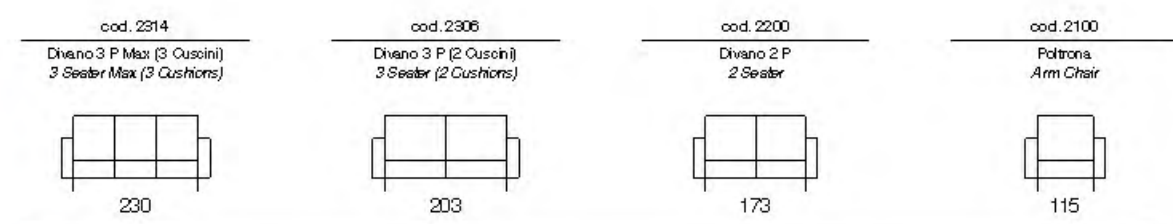

PEGASO

- Struttura in legno Multistrato e Abete
- Molle Greche
- Pirelli webbing
- Molle insacchettate
- Poluretano Alta Densità
- Piuma d'oca
- Stoderabilità Seduta e Spillera
- Poggiatesta Regolabile
- 071 Divano Letto
- Versione Rac liner Disponibile
- Sedili Estensibili
- Vers. Angolare Disponibile