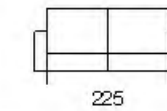

Vertigo

Vertigo

cod. 2314
Divano 3 P Max (3 Cusini)
3 Seater Max (3 Cushions)

cod. 2306
Divano 3 P (2 Cusini)
3 Seater (2 Cushions)

cod. 2200
Divano 2 P
2 Seater

cod. 2100
Poltrona
Arm Chair

cod. 2358
Divano 3 P Max 1 Br sx (3 Cusini)
Left Arm Facing Max 3 Str (3 Cushions)