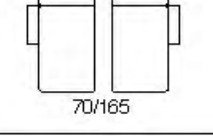

cod. 2700 / cod. 2701
Chaise Longue
Chaise Longue