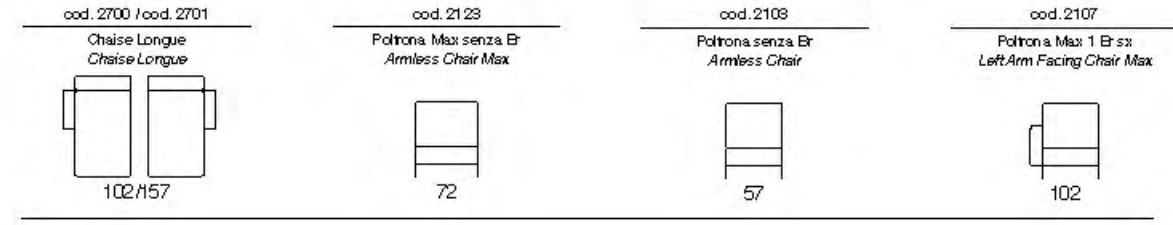

PEGASO

- Struttura in legno Multistrato e Abete
- Molle Greche
- Pirelli webbing
- Molle insacchettate
- Poluretano Alta Densità
- Piuma d'oca
- Stoderabilità Seduta e Spillera
- Poggiatesta Regolabile
- 071 Divano Letto
- Versione Rac liner Disponibile
- Sedili Estensibili
- Vers. Angolare Disponibile