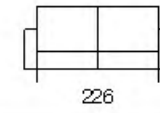

cod. 2306
Divano 3 P (2 Cuscinii)
3 Seater (2 Cushions)