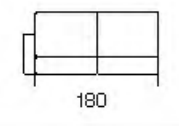

Cordoba

Cordoba

cod. 2306
Divano 3 P (2 Cuscini)
3 Seater (2 Cushions)

cod. 2200
Divano 2 P
2 Seater

cod. 2100
Poltrona
Arm Chair

cod. 2307
Divano 3 P 1 Br sx (2 Cuscini)
Left Arm Facing 3 Str (2 Cushions)