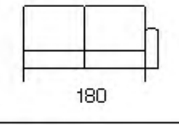

cod. 2308
Divano 3 P 1 Br dx (2 Cuscini)
Right Arm Facing 3 Str (2 Cushions)