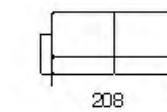

cod. 2307
Divano 3 P 1 Br sx (2 Cusini)
Left Arm Facing 3 Str (2 Cushions)