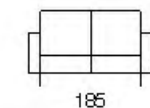

Miro'

Miro'

ISEO

ISEO

cod. 2306
Divano 3 P (2 Cuscini)
3 Seater (2 Cushions)

cod. 2200
Divano 2 P
2 Seater

cod. 2100
Poltrona
Arm Chair

cod. 2319
Divano 3 P Max (2 Cuscini)
3 Seater Max (2 Cushions)