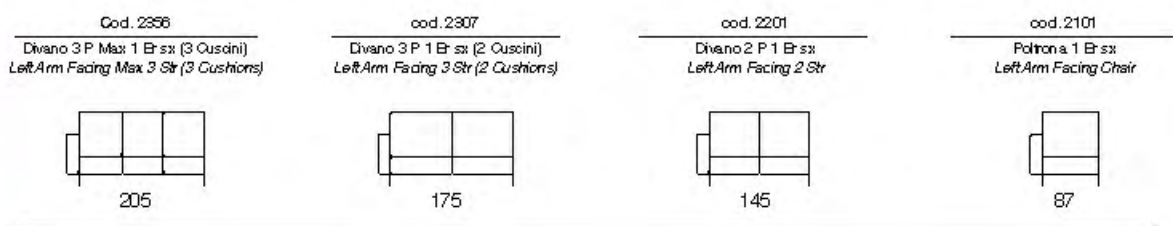

PEGASO

- Struttura in legno Multistrato e Abete
- Molle Greche
- Pirelli webbing
- Molle insacchettate
- Poluretano Alta Densità
- Piuma d'oca
- Stoderabilità Seduta e Spillera
- Poggiatesta Regolabile
- 071 Divano Letto
- Versione Rac liner Disponibile
- Sedili Estensibili
- Vers. Angolare Disponibile