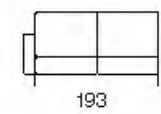

Garbo

Garbo

Blossom

Blossom

cod. 2306
Divano 3 P (2 Cuscini)
3 Seater (2 Cushions)

cod. 2200
Divano 2 P
2 Seater

cod. 2100
Poltrona
Arm Chair

cod. 2307
Divano 3 P 1 Br sx (2 Cuscini)
Left Arm Facing 3 Str (2 Cushions)