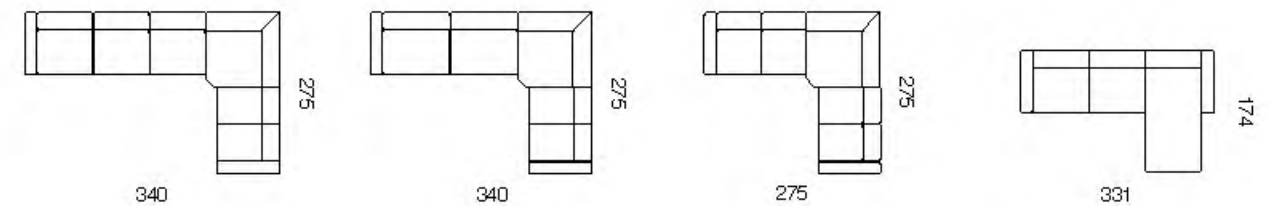

Miro'

Miro'

ISEO

ISEO

cod. 2306
Divano 3 P (2 Cuscini)
3 Seater (2 Cushions)

cod. 2200
Divano 2 P
2 Seater

cod. 2100
Poltrona
Arm Chair

cod. 2319
Divano 3 P Max (2 Cuscini)
3 Seater Max (2 Cushions)