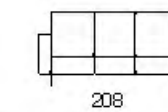

Vertigo

Vertigo

cod. 2314
Divano 3 P Max (3 Cusini)
3 Seater Max (3 Cushions)

cod. 2306
Divano 3 P (2 Cusini)
3 Seater (2 Cushions)

cod. 2200
Divano 2 P
2 Seater

cod. 2100
Poltrona
Arm Chair

cod. 2358
Divano 3 P Max 1 Br sx (3 Cusini)
Left Arm Facing Max 3 Str (3 Cushions)