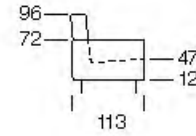

Garbo

Garbo

Blossom

Blossom

cod. 2306
Divano 3 P (2 Cuscini)
3 Seater (2 Cushions)

cod. 2200
Divano 2 P
2 Seater

cod. 2100
Poltrona
Arm Chair

cod. 2307
Divano 3 P 1 Br sx (2 Cuscini)
Left Arm Facing 3 Str (2 Cushions)