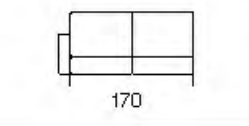

Brooklyn

Brooklyn

cod. 2306
Divano 3 P (2 Cuscini)
3 Seater (2 Cushions)

cod. 2200
Divano 2 P
2 Seater

cod. 2100
Poltrona
Arm Chair

cod. 2307
Divano 3 P 1 Br sx (2 Cuscini)
Left Arm Facing 3 Str (2 Cushions)