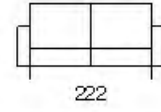

Garbo

Garbo

Blossom

Blossom

cod. 2306
Divano 3 P (2 Cuscini)
3 Seater (2 Cushions)

cod. 2200
Divano 2 P
2 Seater

cod. 2100
Poltrona
Arm Chair

cod. 2307
Divano 3 P 1 Br sx (2 Cuscini)
Left Arm Facing 3 Str (2 Cushions)