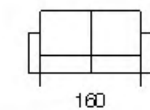

Poseidone

Poseidone

cod. 2306
Divano 3 P (2 Cuscini)
3 Seater (2 Cushions)

cod. 2200
Divano 2 P
2 Seater

cod. 2100
Poltrona
Arm Chair

cod. 2319
Divano 3 P Max (2 Cuscini)
3 Seater Max (2 Cushions)

PEGASO

Sedute estraibili manuali standard
Sliding seats standard