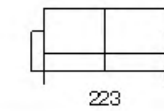

Jenny

Jenny

cod. 2314
Divano 3 P Maxi (3 Cuscini)
3 Seater Max (3 Cushions)

cod. 2306
Divano 3 P (2 Cuscini)
3 Seater (2 Cushions)

cod. 2200
Divano 2 P
2 Seater

cod. 2100
Poltrona
Arm Chair

Glenda

Sedute estraibili manuali standard
Sliding seats standard