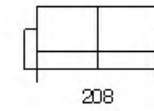

Envy

Envy

cod. 2306
Divano 3 P (2 Cuscinii)
3 Seater (2 Cushions)

cod. 2200
Divano 2 P
2 Seater

cod. 2100
Poltrona
Arm Chair

Essential

Essential

cod. 2306
Divano 3 P (2 Cuscini)
3 Seater (2 Cushions)