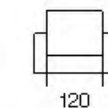

Miro'

Miro'

ISEO

ISEO

cod. 2306
Divano 3 P (2 Cuscini)
3 Seater (2 Cushions)

cod. 2200
Divano 2 P
2 Seater

cod. 2100
Poltrona
Arm Chair

cod. 2319
Divano 3 P Max (2 Cuscini)
3 Seater Max (2 Cushions)