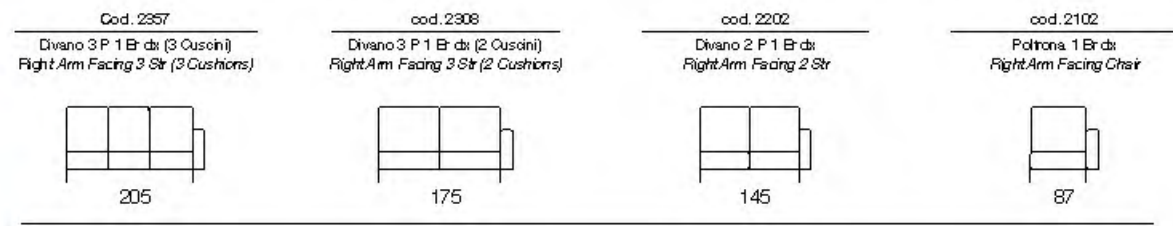

PEGASO

- Struttura in legno Multistrato e Abete
- Molle Greche
- Pirelli webbing
- Molle insacchettate
- Poluretano Alta Densità
- Piuma d'oca
- Stoderabilità Seduta e Spillera
- Poggiatesta Regolabile
- 071 Divano Letto
- Versione Rac liner Disponibile
- Sedili Estensibili
- Vers. Angolare Disponibile