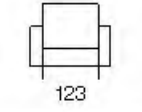

Garbo

Garbo

Blossom

Blossom

cod. 2306
Divano 3 P (2 Cuscini)
3 Seater (2 Cushions)

cod. 2200
Divano 2 P
2 Seater

cod. 2100
Poltrona
Arm Chair

cod. 2307
Divano 3 P 1 Br sx (2 Cuscini)
Left Arm Facing 3 Str (2 Cushions)