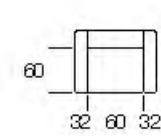

Garbo

Garbo

Blossom

Blossom

cod. 2306
Divano 3 P (2 Cuscini)
3 Seater (2 Cushions)

cod. 2200
Divano 2 P
2 Seater

cod. 2100
Poltrona
Arm Chair

cod. 2307
Divano 3 P 1 Br sx (2 Cuscini)
Left Arm Facing 3 Str (2 Cushions)