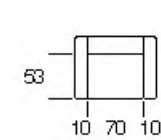

Poseidone

Poseidone

cod. 2306
Divano 3 P (2 Cuscini)
3 Seater (2 Cushions)

cod. 2200
Divano 2 P
2 Seater

cod. 2100
Poltrona
Arm Chair

cod. 2319
Divano 3 P Max (2 Cuscini)
3 Seater Max (2 Cushions)

PEGASO

Sedute estraibili manuali standard
Sliding seats standard