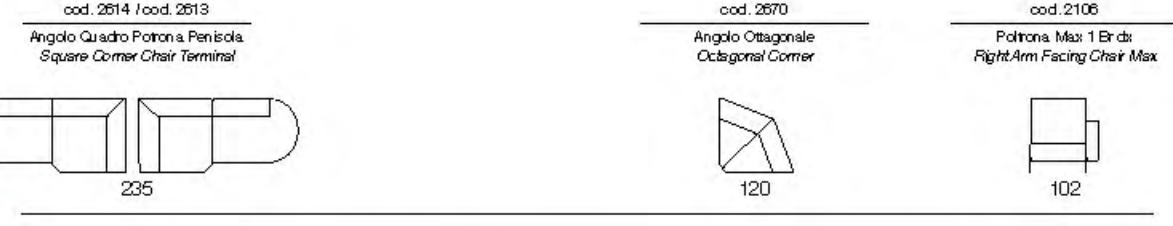

PEGASO

- Struttura in legno Multistrato e Abete
- Molle Greche
- Pirelli webbing
- Molle insacchettate
- Poluretano Alta Densità
- Piuma d'oca
- Stoderabilità Seduta e Spillera
- Poggiatesta Regolabile
- 071 Divano Letto
- Versione Rac liner Disponibile
- Sedili Estensibili
- Vers. Angolare Disponibile