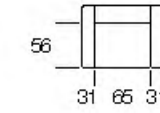

Evergreen

- Strutturato in legno
  Multistrato e Abete
- Molle Greche
- Pirelli webbing
- Molle
  Insacchettate
- Poliestere ad
  Alta Densità
- Piuma d'oca
- Stodeabilità
  Seduta e
  Spalliera
- Poggiatesta
  Regolabile
- 071
  Divano Letto
- Versione Recliner
  Disponibile
- Seduta
  Estensibile
- Vers. Angolare
  Disponibile