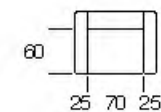

Miro'

Miro'

ISEO

ISEO

cod. 2306
Divano 3 P (2 Cuscini)
3 Seater (2 Cushions)

cod. 2200
Divano 2 P
2 Seater

cod. 2100
Poltrona
Arm Chair

cod. 2319
Divano 3 P Max (2 Cuscini)
3 Seater Max (2 Cushions)