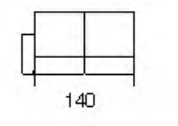

cod. 2201
Divano 2 P 1 Br sx
Left Arm Facing 2 Str