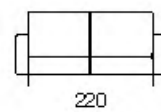

Poseidone

Poseidone

cod. 2306
Divano 3 P (2 Cuscini)
3 Seater (2 Cushions)

cod. 2200
Divano 2 P
2 Seater

cod. 2100
Poltrona
Arm Chair

cod. 2319
Divano 3 P Max (2 Cuscini)
3 Seater Max (2 Cushions)

PEGASO

Sedute estraibili manuali standard
Sliding seats standard