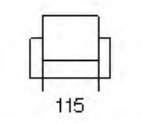

Cordoba

Cordoba

cod. 2306
Divano 3 P (2 Cuscini)
3 Seater (2 Cushions)

cod. 2200
Divano 2 P
2 Seater

cod. 2100
Poltrona
Arm Chair

cod. 2307
Divano 3 P 1 Br sx (2 Cuscini)
Left Arm Facing 3 Str (2 Cushions)