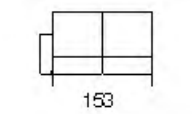

cod. 2201
Divano 2 P 1 Br sx
Left Arm Facing 2 Str