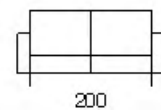

Poseidone

Poseidone

cod. 2306
Divano 3 P (2 Cuscini)
3 Seater (2 Cushions)

cod. 2200
Divano 2 P
2 Seater

cod. 2100
Poltrona
Arm Chair

cod. 2319
Divano 3 P Max (2 Cuscini)
3 Seater Max (2 Cushions)

PEGASO

Sedute estraibili manuali standard
Sliding seats standard